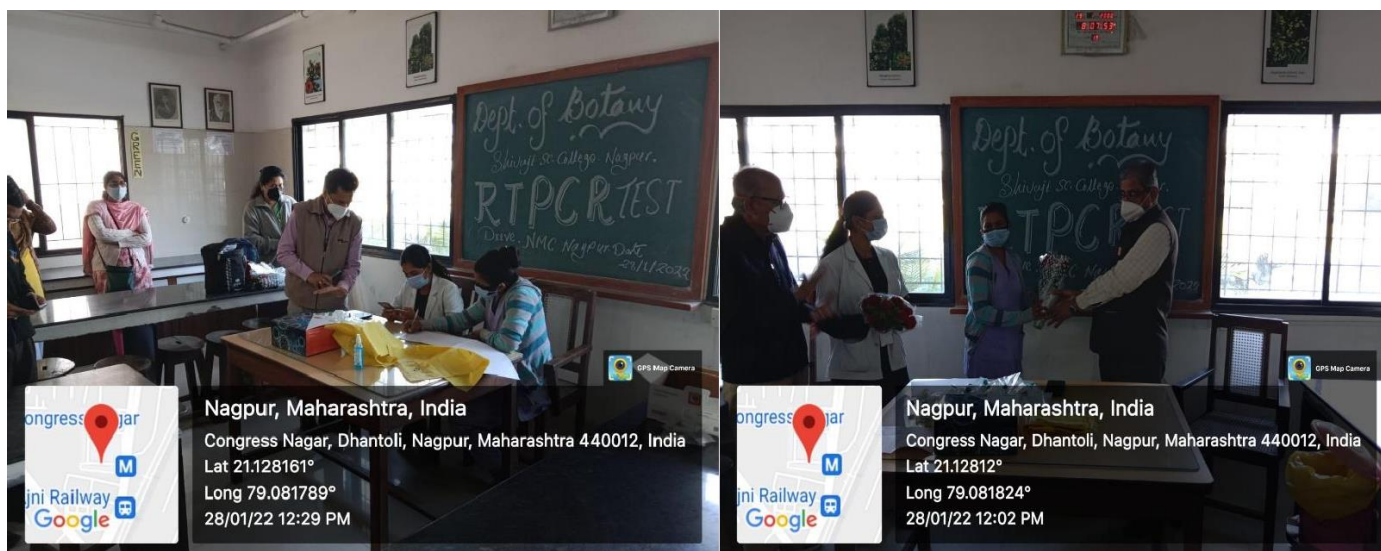

Report on RT-PCR Test Drive organized by N.S.S Unit at Shri Shivaji Science College, Nagpur

Date : 28th January 2022

The COVID-19 RT-PCR Test is a real-time reverse transcription polymerase chain reaction (rRT-PCR) test for the qualitative detection of nucleic acid from SARS-CoV-2 in upper and lower respiratory tract collected from individuals suspected of COVID-19 by their healthcare provider (HCP), as well as upper respiratory specimens collected from any individual, including individuals without symptoms or other reasons to suspect COVID-19.

Our Hon'ble Vice Principal Dr. Gajanan Avchar was the Chief guest of the program. The program was organized in presence of our N.S.S Program Officer, Dr. Prashant Utale, all the Teaching and Non-Teaching Staff.

Around 50 Staff members including teaching and administrative members were Tested.

The program was conducted abiding all the Covid-19 protocols.

Dr. Prashant Utale
N.S.S Program Officer

Nagpur, Maharashtra, India
Congress Nagar, Dhantoli, Nagpur, Maharashtra 440012, India
Lat 21.128096°
Long 79.081815°
28/01/22 12:18 PM

All the students are hereby informed to attend the RT- PCR Test Drive program organized by N.S.S Unit of Shri Shivaji Science College on 28th **January 2022.**

Time: 11.00 am.

M. Shrivastava
Principal
Science College Congress
Nagar, Nagpur
Principal
S. S.E.S. Amravati's
Science College, Nagpur