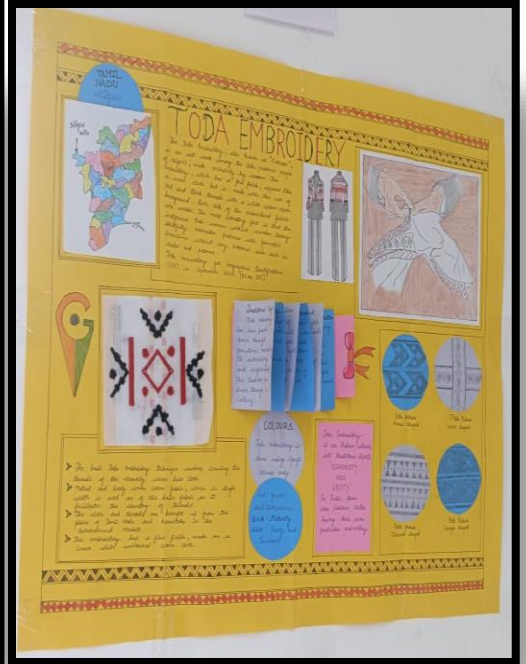

Latitude: 21.128303
Longitude: 79.081192
Elevation: 333.66±11 m
Accuracy: 6.2 m
Time: 06-05-2024 13:43
Note: GI Prize Distribution Ceremony