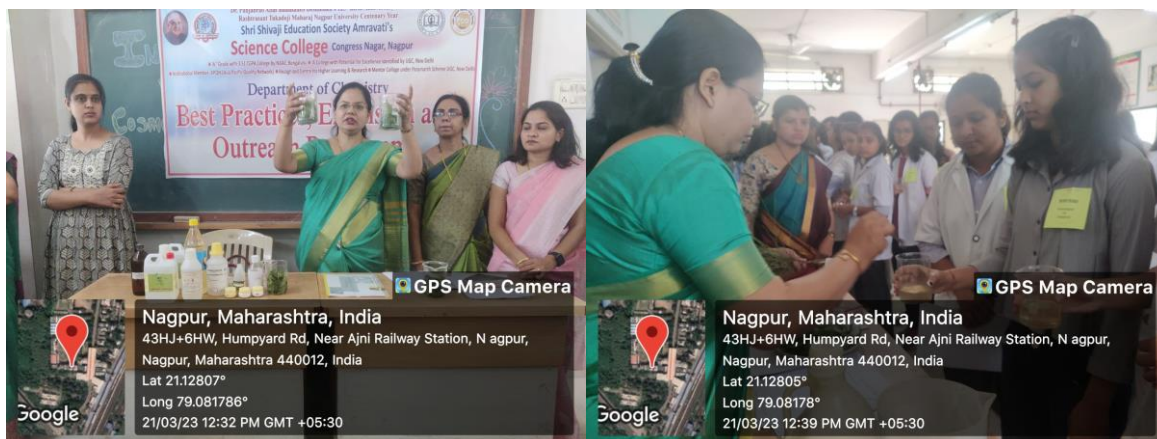

## Inter-University one-day workshop on “Cosmetics and Allied Products”

Beyond only maintaining physical health, cosmetics can help us to feel better, look better and have higher self-esteem. Being significant tools for social expression, they can also aid in expressing personal styles. So on 21<sup>st</sup> March 2023, Department was organized Inter-University one day workshop on “**Cosmetics and Allied Products**”. A chief guest Dr. Ketki Misal had given hands on training to manufacture variety of cosmetics like hand wash, hand sanitizer, herbal hair oil shampoo and phenyl in practical sessions.