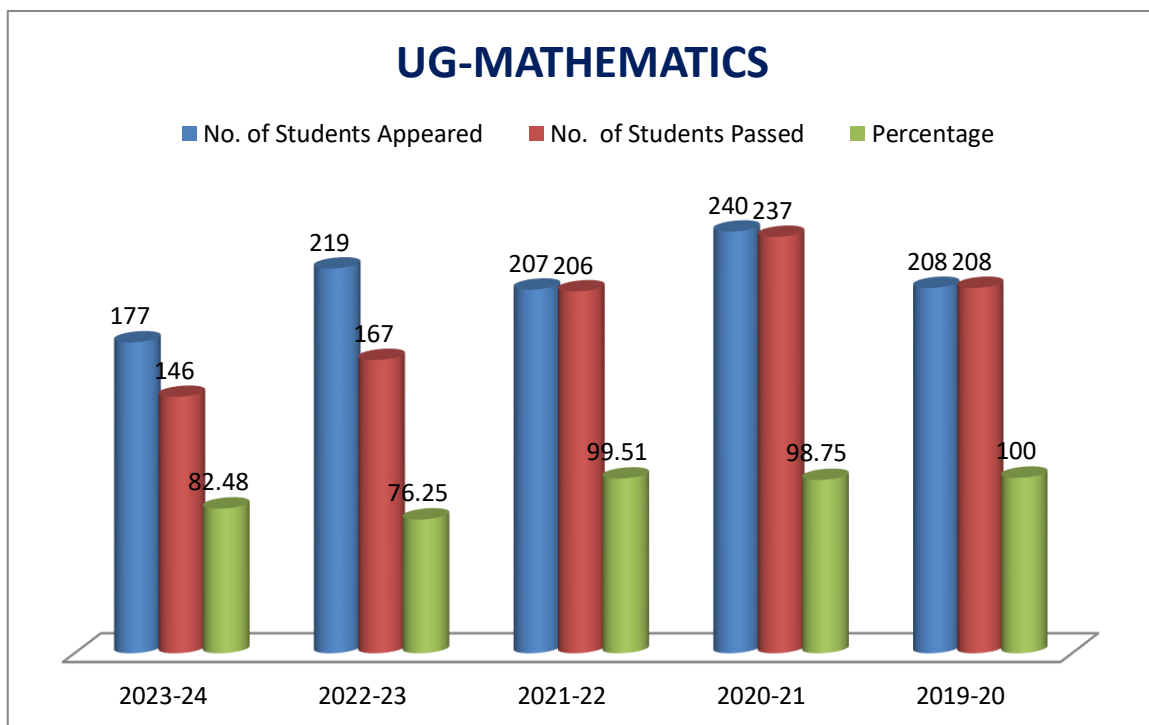

Shri Shivaji Education Society Amravati's
Science College, Congress Nagar, Nagpur
DEPARTMENT OF MATHEMATICS
RESULT ANALYSIS - 2019-2024

UG-MATHEMATICS

YEAR	No. of Students Appeared	No. of Students Passed	Percentage
2023-24	177	146	82.48
2022-23	219	167	76.25
2021-22	207	206	99.51
2020-21	240	237	98.75
2019-20	208	208	100
TOTAL	1051	964	91.72