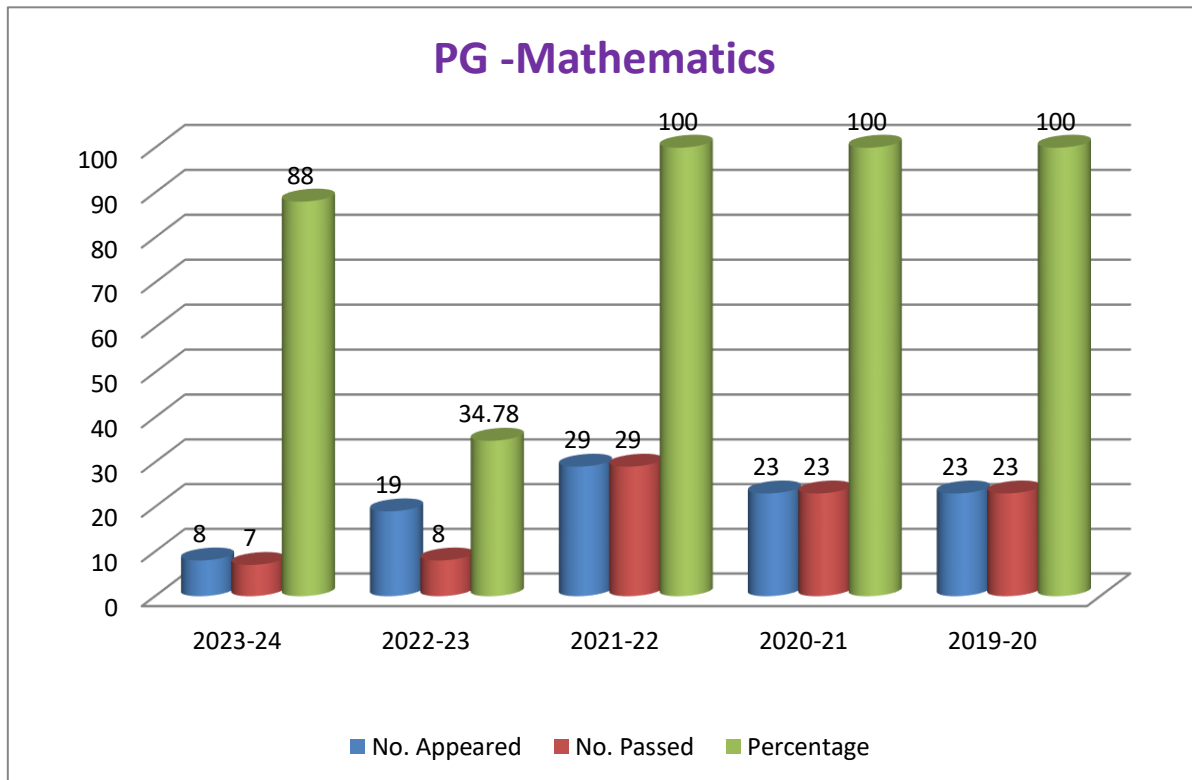

PG-MATHEMATICS

YEAR	No. of Students Appeared	No. of Students Passed	Percentage
2023-24	8	7	88
2022-23	19	8	34.78
2021-22	29	29	100
2020-21	23	23	100
2019-20	23	23	100
TOTAL	102	90	88.23529

Head of the department
HEAD
Department of Mathematics
Science College, Congress Nagar
NAGPUR.