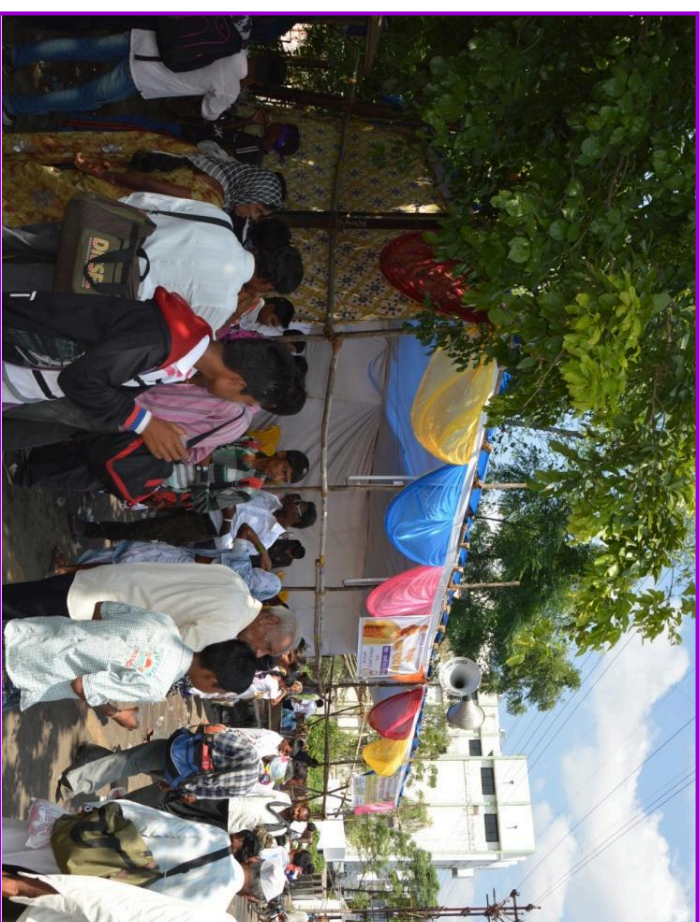

Distribution of Snacks and Tea to the Pilgrims of DIKSHA BHOOMI Nagpur