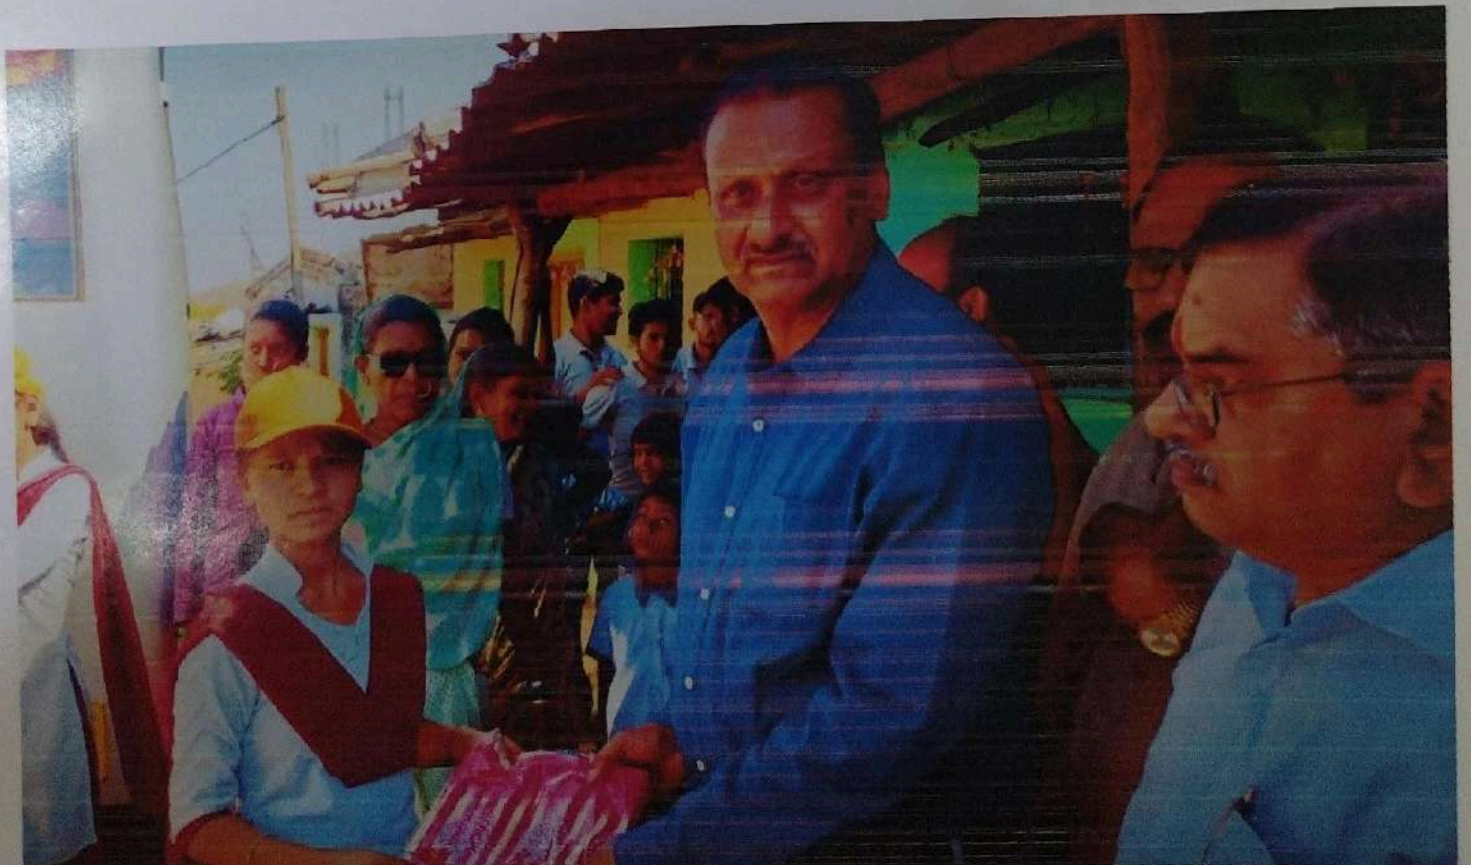

20th Feb. 2023