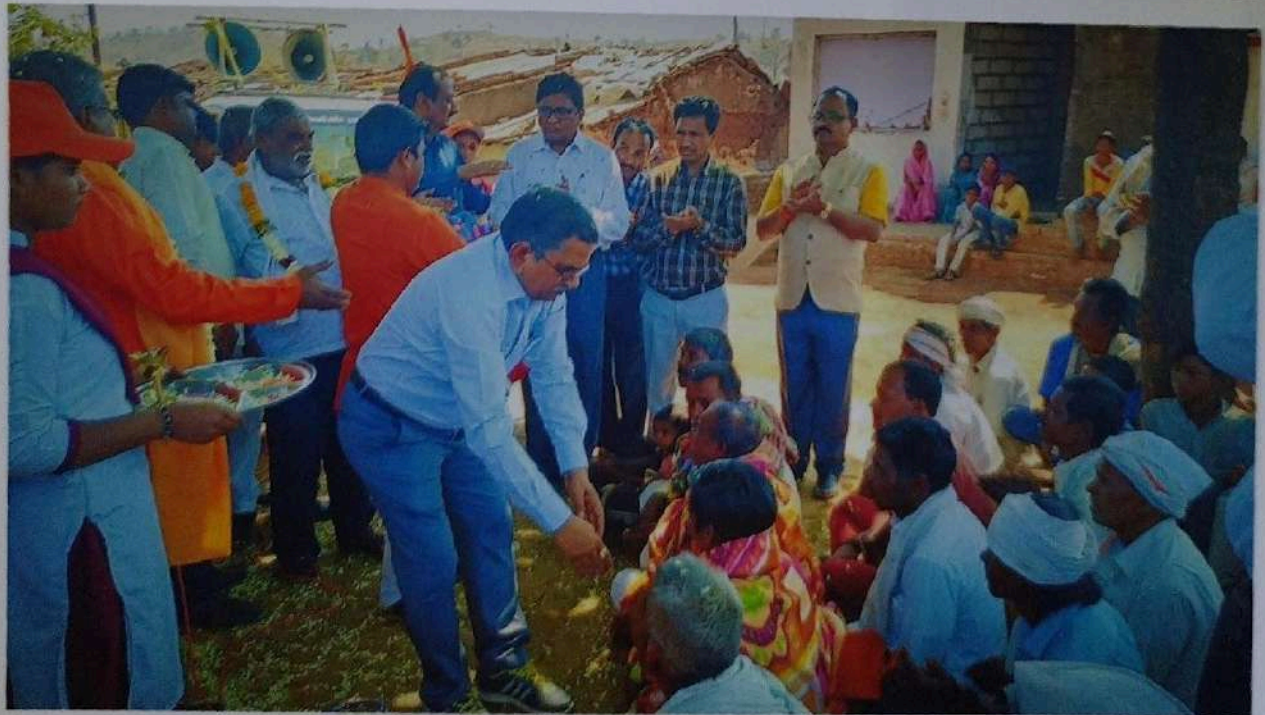

Distribution of Saries and Blankates to Tribal Peoples at Salona Village of Melghat Forest, Dist. Amravati M.S.