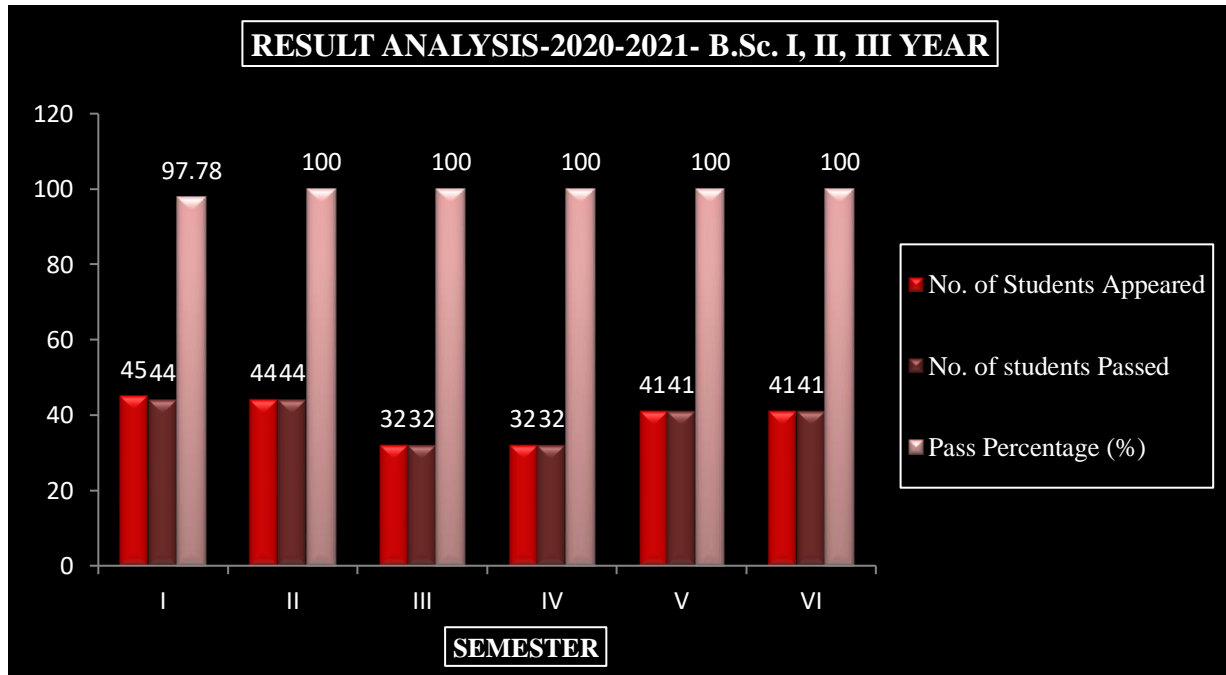

**Shri Shivaji Education Society Amravati's
Science College, Congress Nagar, Nagpur**

DEPARTMENT OF STATISTICS

RESULT ANALYSIS-2020-2021

	Semester	No. of Students Appeared	No. of students Passed	Pass Percentage (%)
B.Sc. I	I	45	44	97.78
	II	44	44	100
B.Sc.II	III	32	32	100
	IV	32	32	100
B.Sc III	V	41	41	100
	VI	41	41	100