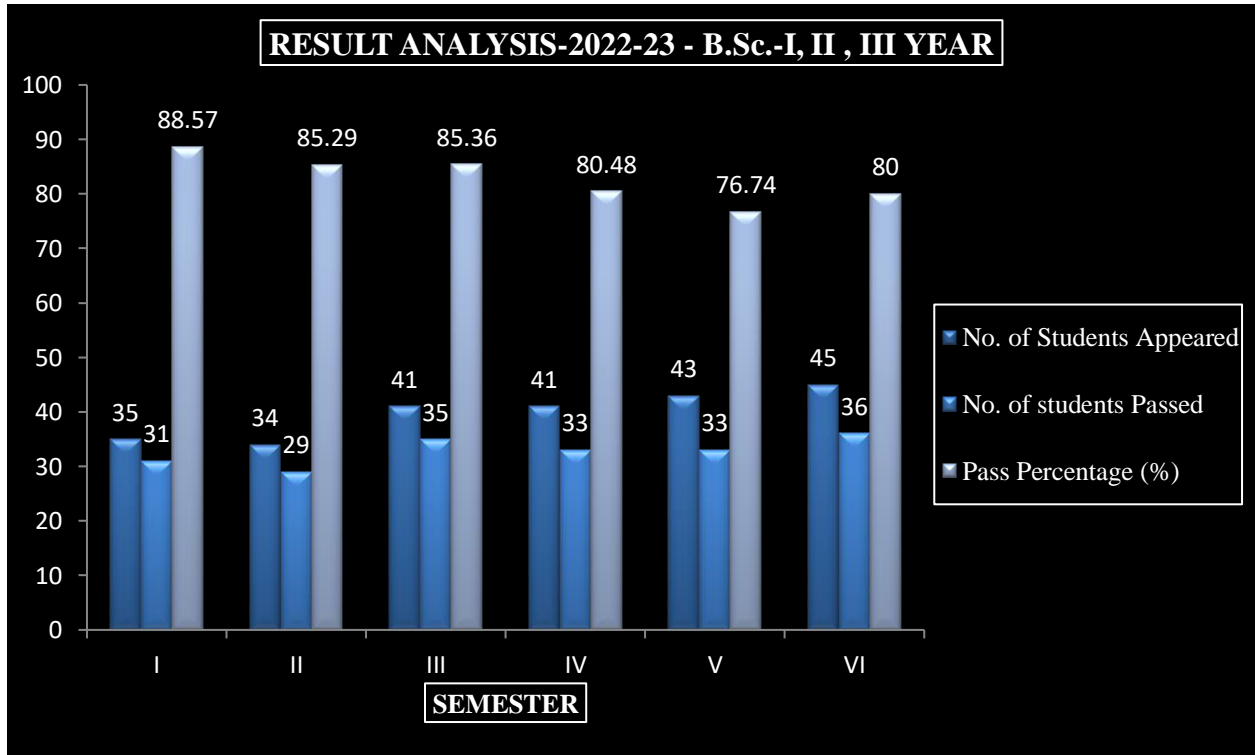

**Shri Shivaji Education Society Amravati's
Science College, Congress Nagar, Nagpur
DEPARTMENT OF STATISTICS
RESULT ANALYSIS-2022-2023**

	Semester	No. of Students Appeared	No. of students Passed	Pass Percentage (%)
B.Sc. I	I	35	31	88.57
	II	34	29	85.29
B.Sc.II	III	41	35	85.36
	IV	41	33	80.48
B.Sc III	V	43	33	76.74
	VI	45	36	80