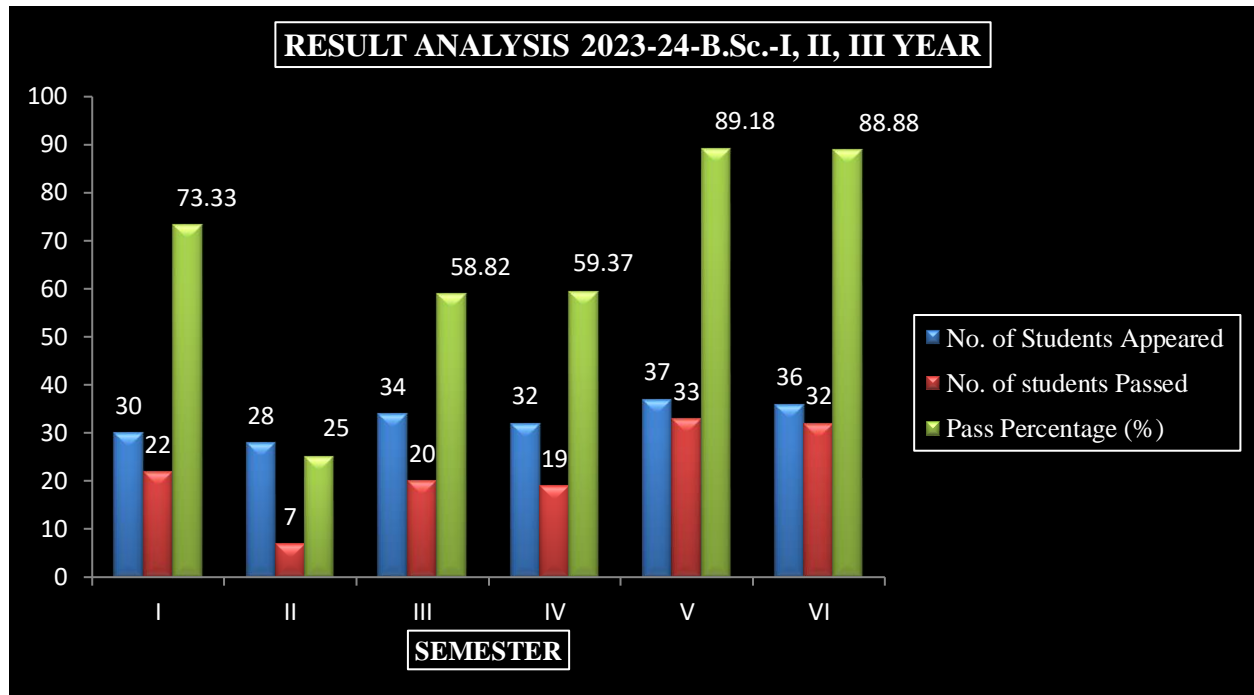

**Shri Shivaji Education Society Amravati's
Science College, Congress Nagar, Nagpur
DEPARTMENT OF STATISTICS
RESULT ANALYSIS-2023-2024**

	Semester	No. of Students Appeared	No. of students Passed	Pass Percentage (%)
B.Sc. I	I	30	22	73.33
	II	28	07	25
B.Sc.II	III	34	20	58.82
	IV	32	19	59.37
B.Sc III	V	37	33	89.18
	VI	36	32	88.88