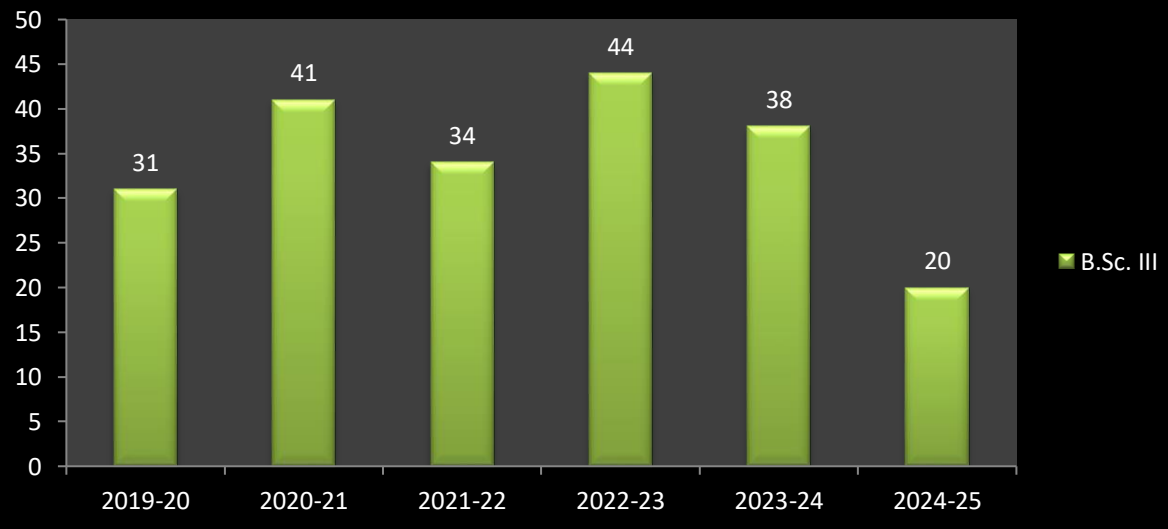

B.Sc. III Students