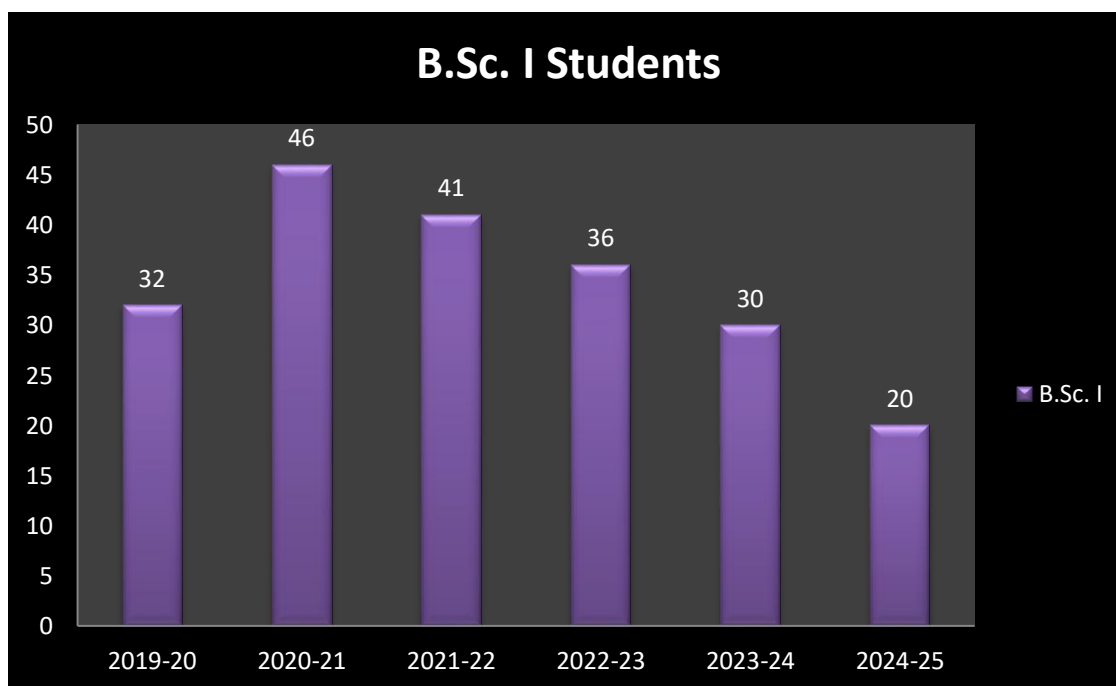

**Shri Shivaji Education Society Amravati's  
Science College, Congress Nagar, Nagpur**  
**DEPARTMENT OF STATISTICS**  
**STUDENTS PROFILE 2019-2024 Year**

YEAR	B.Sc. I	B.Sc. II	B.Sc. III
2019-2020	32	32	31
2020-2021	46	32	41
2021-2022	41	45	34
2022-2023	36	38	44
2023-2024	30	34	38
2024-2025	20	30	20
<b>Total</b>	<b>205</b>	<b>211</b>	<b>208</b>

### B.Sc. II Student