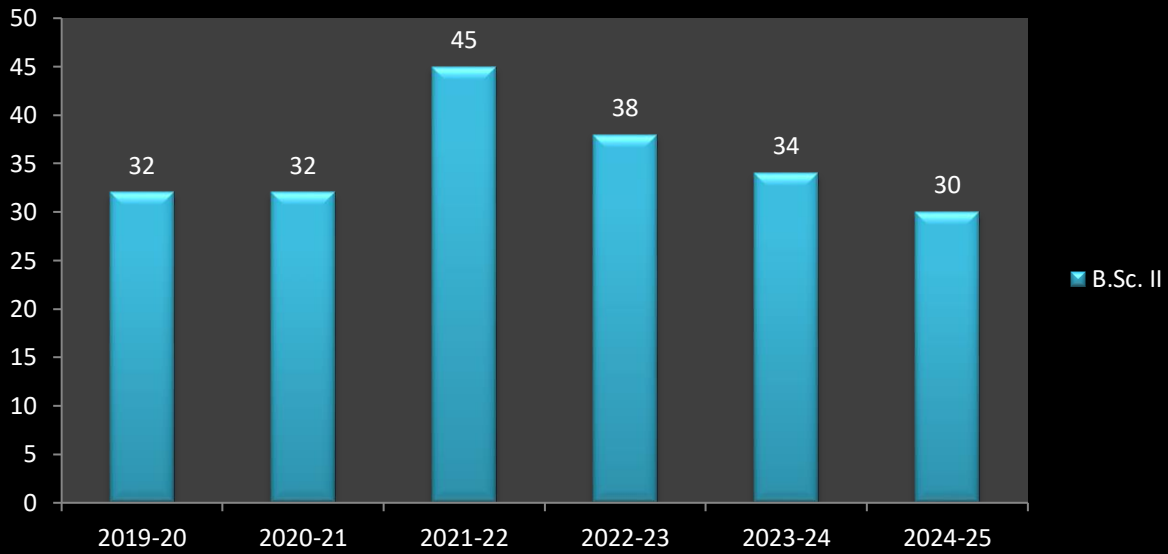

**Shri Shivaji Education Society Amravati's  
Science College, Congress Nagar, Nagpur**  
**DEPARTMENT OF STATISTICS**  
**STUDENTS PROFILE 2019-2024 Year**

YEAR	B.Sc. I	B.Sc. II	B.Sc. III
2019-2020	32	32	31
2020-2021	46	32	41
2021-2022	41	45	34
2022-2023	36	38	44
2023-2024	30	34	38
2024-2025	20	30	20
<b>Total</b>	<b>205</b>	<b>211</b>	<b>208</b>

### B.Sc. II Student